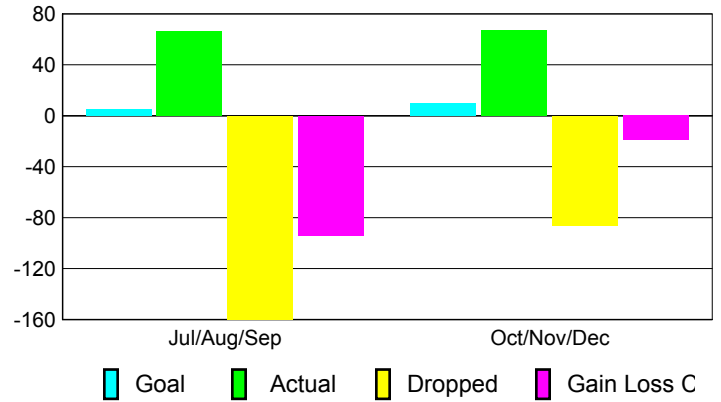

Membership Results 2010-2011

Goal, New, Dropped, Gain/Loss