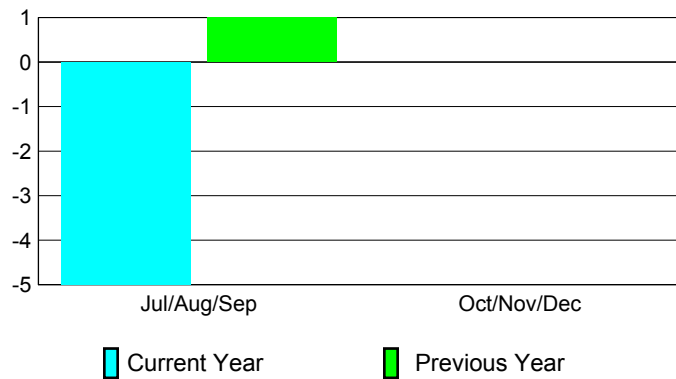

Club Results 2010-2011

Goal, New, Dropped, Gain/Loss

Comparison of Club Gain/Loss

Current Year Compared to the Previous Year

YTD Status Quo Clubs 2010-2011

Status Quo Clubs Compared to Status Quo Members

MEMBERSHIP