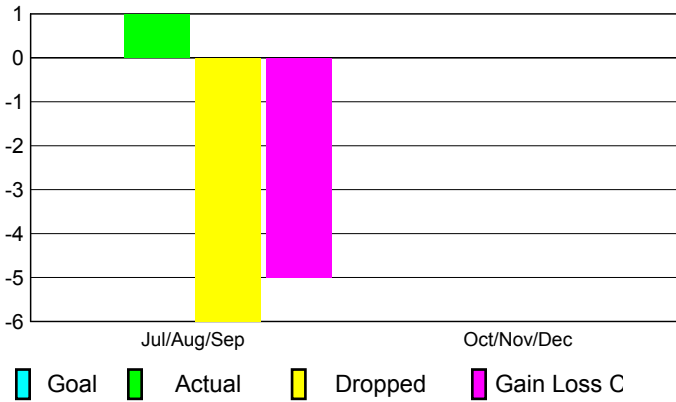

2010-2011 GMT Reports for District (or Undistricted) **District 301 B1**

GMT: Doctor DATUK K NAGARATNA

Location: PHILIPPINES

GMT CA: 5

CLUBS

**Club Results
2010-2011**

**Clubs
2009-2010**

Month	New Club Goal	Actual New Clubs	Actual Dropped Clubs	Gain/ Loss of Clubs	Gain/ Loss of Clubs
Jul/Aug/Sep	0	1	-6	-5	1
Oct/Nov/Dec	0	0	0	0	0
Totals	0	1	-6	-5	1

Club Results 2010-2011

Goal, New, Dropped, Gain/Loss

Comparison of Club Gain/Loss

Current Year Compared to the Previous Year

YTD Status Quo Clubs 2010-2011

Status Quo Clubs Compared to Status Quo Members

MEMBERSHIP